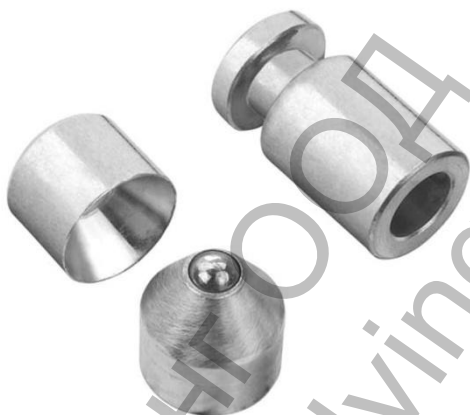

Панта Estebro® за заваряване за летящи врати с рамо, със сачма, комплект ф 40 мм, 165

Cod	Dimens.			Peso máx kg
165	40 mm Juego Jogo-Set-Jeu	4	4,45	200
1651	40 mm Superior Upper-Supérieur	9	5,20	
1652	40 mm inferior Lower Inférieur	10	5,40	200

Family: Swing gates

Material: 11SMn30 steel

Finish: Zinc-plated

Maximum weight supported*: 200 kg

Description: It is composed of two parts (Upper and Lower) which allow the opening and closing of the door. The upper part is welded to the piece installed on the frame and to the upper part of the door. The lower part is welded to the piece installed on the floor and to the lower part of the door.

*In perfect conditions of installation, usage and maintenance.

Продукт: [Панта Estebro® за заваряване за летящи врати с рамо, със сачма, комплект ф 40 мм, 165](#)

Категория: [Панти за заваряване](#)

Бранд: [Estebro®](#)