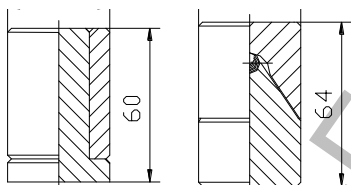

Панта Estebro® за заваряване за летящи врати с рамо, със сачма, комплект ф 40 мм, 165

Cod	Dimens.			Peso máx kg
165	40 mm Juego Jogo-Set-Jeu	4	4,45	200
1651	40 mm Superior Upper-Supérieur	9	5,20	
1652	40 mm inferior Lower Inférieur	10	5,40	200

Family: Swing gates

Material: 11SMn30 steel

Finish: Zinc-plated

Maximum weight supported*: 200 kg

Description: It is composed of two parts (Upper and Lower) which allow the opening and closing of the door. The upper part is welded to the piece installed on the frame and to the upper part of the door. The lower part is welded to the piece installed on the floor and to the lower part of the door.

*In perfect conditions of installation, usage and maintenance.

Продукт: [Панта Estebro® за заваряване за летящи врати с рамо, със сачма, комплект ф 40 мм, 165](#)

Категория: [Панти за заваряване](#)

Бранд: [Estebro®](#)